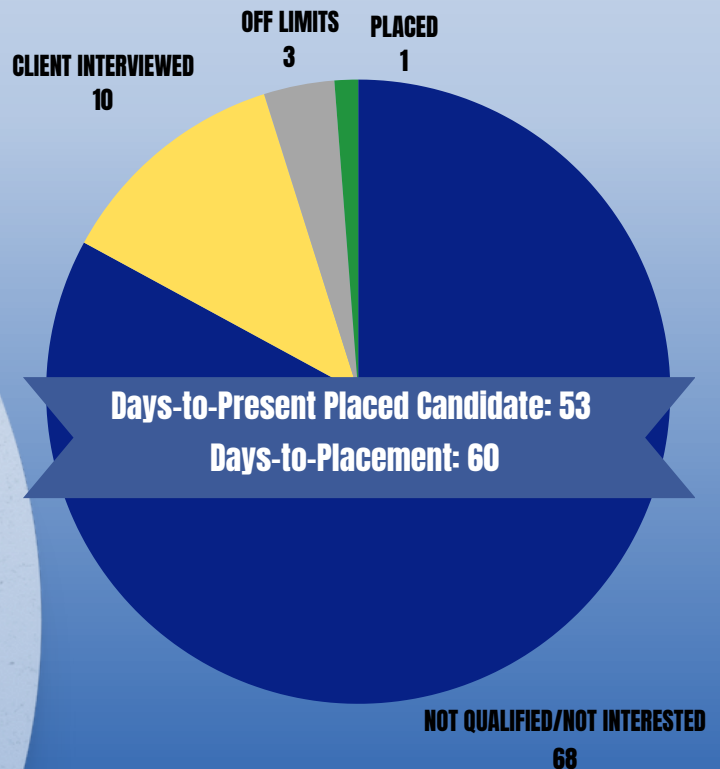

PLANT MANAGER, FLEXIBLE PACKAGING

OUR TEAM HAS SUCCESSFULLY CONDUCTED A WIDE RANGE OF SEARCH ASSIGNMENTS SINCE OUR FIRM'S FOUNDING IN 1979.

FOR MORE INFORMATION, VISIT:
WWW.DELTADIVERSIFIED.NET

@DeltaDiversified